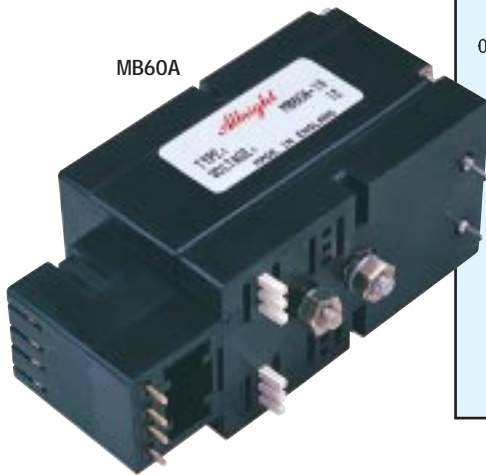

M B S E R I E S

C O N T A C T O R S W I T H A S E P A R A T E M O U N T I N G B A S E

TYPE NO.	DESCRIPTION
MB60	PC60 with Mounting Base Normally Open Contactor (SP ST NO)
MB61	PC61 with Mounting Base Changeover Contactor (SP DT)
MB63	PC63 with Mounting Base Normally Closed Contactor (SP ST NC)

All versions of "PC" contactors can be supplied with a separate mounting base which can be soldered to the circuit board.

After soldering and washing the printed circuit board, the 'PC' contactor can be plugged into the base and secured by means of a nut on the underside of the board.

Removal for servicing or replacement is possible by removal of the nut and unplugging the PC contactor from the base.

M B S E R I E S M B 6 0 / 6 1 / 6 3

По вопросам продаж и поддержки обращайтесь:

Архангельск (8182)63-90-72
Астана (7172)727-132
Астрахань (8512)99-46-04
Барнаул (3852)73-04-60
Белгород (4722)40-23-64
Брянск (4832)59-03-52
Владивосток (423)249-28-31
Волгоград (844)278-03-48
Вологда (8172)26-41-59
Воронеж (473)204-51-73
Екатеринбург (343)384-55-89

Иваново (4932)77-34-06
Ижевск (3412)26-03-58
Казань (843)206-01-48
Калининград (4012)72-03-81
Калуга (4842)92-23-67
Кемерово (3842)65-04-62
Киров (8332)68-02-04
Краснодар (861)203-40-90
Красноярск (391)204-63-61
Курск (4712)77-13-04
Липецк (4742)52-20-81

Магнитогорск (3519)55-03-13
Москва (495)268-04-70
Мурманск (8152)59-64-93
Набережные Челны (8552)20-53-41
Нижний Новгород (831)429-08-12
Новокузнецк (3843)20-46-81
Новосибирск (383)227-86-73
Омск (3812)21-46-40
Орел (4862)44-53-42
Оренбург (3532)37-68-04
Пенза (8412)22-31-16

Пермь (342)205-81-47
Ростов-на-Дону (863)308-18-15
Рязань (4912)46-61-64
Самара (846)206-03-16
Санкт-Петербург (812)309-46-40
Саратов (845)249-38-78
Севастополь (8692)22-31-93
Симферополь (3652)67-13-56
Смоленск (4812)29-41-54
Сочи (862)225-72-31
Ставрополь (8652)20-65-13

Сургут (3462)77-98-35
Тверь (4822)63-31-35
Томск (3822)98-41-53
Тула (4872)74-02-29
Тюмень (3452)66-21-18
Ульяновск (8422)24-23-59
Уфа (347)229-48-12
Хабаровск (4212)92-98-04
Челябинск (351)202-03-61
Череповец (8202)49-02-64
Ярославль (4852)69-52-93

Единый адрес: ath@nt-rt.ru | <http://albright.nt-rt.ru>