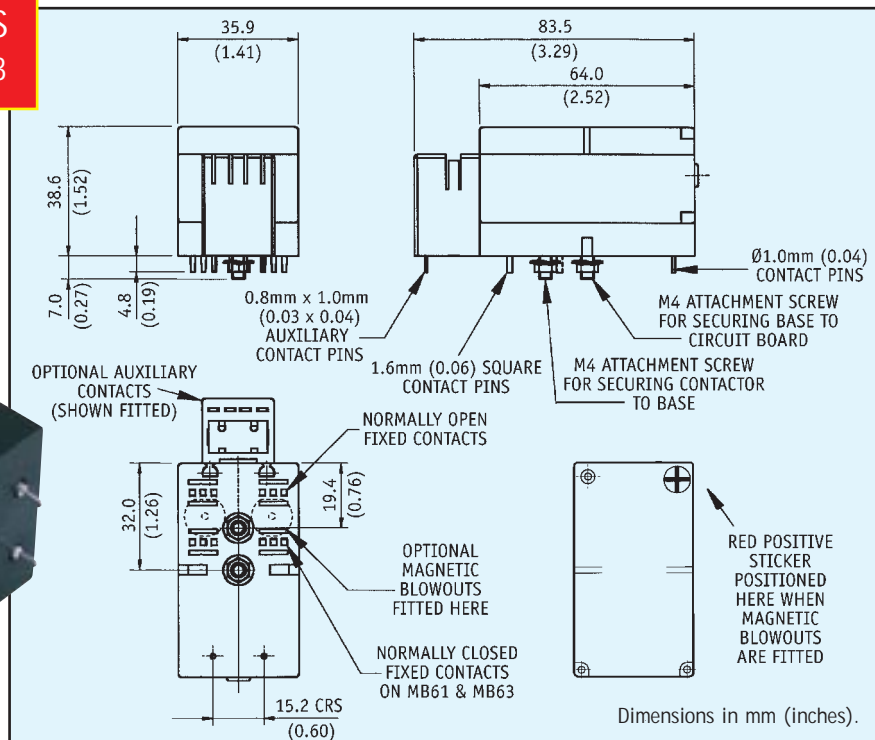

M B S E R I E S

C O N T A C T O R S W I T H A S E P A R A T E M O U N T I N G B A S E

TYPE NO.	DESCRIPTION
MB60	PC60 with Mounting Base Normally Open Contactor (SP ST NO)
MB61	PC61 with Mounting Base Changeover Contactor (SP DT)
MB63	PC63 with Mounting Base Normally Closed Contactor (SP ST NC)

All versions of "PC" contactors can be supplied with a separate mounting base which can be soldered to the circuit board.

After soldering and washing the printed circuit board, the 'PC' contactor can be plugged into the base and secured by means of a nut on the underside of the board.

Removal for servicing or replacement is possible by removal of the nut and unplugging the PC contactor from the base.

M B S E R I E S M B 6 0 / 6 1 / 6 3

По вопросам продаж и поддержки обращайтесь:

Архангельск (8182)63-90-72
Астана (7172)727-132
Астрахань (8512)99-46-04
Барнаул (3852)73-04-60
Белгород (4722)40-23-64
Брянск (4832)59-03-52
Владивосток (423)249-28-31
Волгоград (844)278-03-48
Вологда (8172)26-41-59
Воронеж (473)204-51-73
Екатеринбург (343)384-55-89

Иваново (4932)77-34-06
Ижевск (3412)26-03-58
Казань (843)206-01-48
Калининград (4012)72-03-81
Калуга (4842)92-23-67
Кемерово (3842)65-04-62
Киров (8332)68-02-04
Краснодар (861)203-40-90
Красноярск (391)204-63-61
Курск (4712)77-13-04
Липецк (4742)52-20-81

Магнитогорск (3519)55-03-13
Москва (495)268-04-70
Мурманск (8152)59-64-93
Набережные Челны (8552)20-53-41
Нижний Новгород (831)429-08-12
Новокузнецк (3843)20-46-81
Новосибирск (383)227-86-73
Омск (3812)21-46-40
Орел (4862)44-53-42
Оренбург (3532)37-68-04
Пенза (8412)22-31-16

Пермь (342)205-81-47
Ростов-на-Дону (863)308-18-15
Рязань (4912)46-61-64
Самара (846)206-03-16
Санкт-Петербург (812)309-46-40
Саратов (845)249-38-78
Севастополь (8692)22-31-93
Симферополь (3652)67-13-56
Смоленск (4812)29-41-54
Сочи (862)225-72-31
Ставрополь (8652)20-65-13

Сургут (3462)77-98-35
Тверь (4822)63-31-35
Томск (3822)98-41-53
Тула (4872)74-02-29
Тюмень (3452)66-21-18
Ульяновск (8422)24-23-59
Уфа (347)229-48-12
Хабаровск (4212)92-98-04
Челябинск (351)202-03-61
Череповец (8202)49-02-64
Ярославль (4852)69-52-93

Единый адрес: ath@nt-rt.ru | <http://albright.nt-rt.ru>